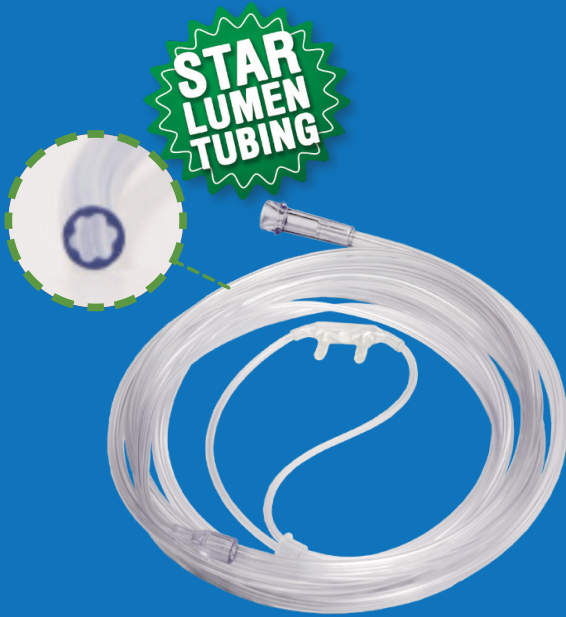

# Oxygen Curved Tips Nasal Cannulas

## Oxygen Nasal Curved Tips Cannula

- Contoured soft cannula provides total patient comfort
- Star lumen tubing
- Over the ear fit secures position on the patient

<i>Part No.</i>	<i>Cannula Size</i>	<i>Tube Length, Colour</i>
<b>PH2801</b>	Adult	2.1 metre
<b>PH2801-3GR</b>	Adult	3 metre, Green
<b>PH2803</b>	Paediatric	2.1 metre
<b>PH2803-3GR</b>	Paediatric	3 metre, Green
<b>PH2804</b>	Infant	2.1 metre
<b>PH2804-3GR</b>	Infant	2.1 metre, Green
<b>PH2805</b>	Neonate	2.1 metre

### Flared Tip

<b>PH2801-F</b>	Adult	2.1 metre
-----------------	-------	-----------

## “Softi” Smoothflow® Oxygen Nasal Curved Tips Cannula

- Contoured “Softi” Smoothflow® Cannula provides total patient comfort
- Over the ear fit secures position on the patient

<i>Part No</i>	<i>Size</i>	<i>Connection</i>
<b>DR-0161</b>	Adult	6mm M Barbed Nipple
<b>DR-0163</b>	Paediatric	6mm M Barbed Nipple