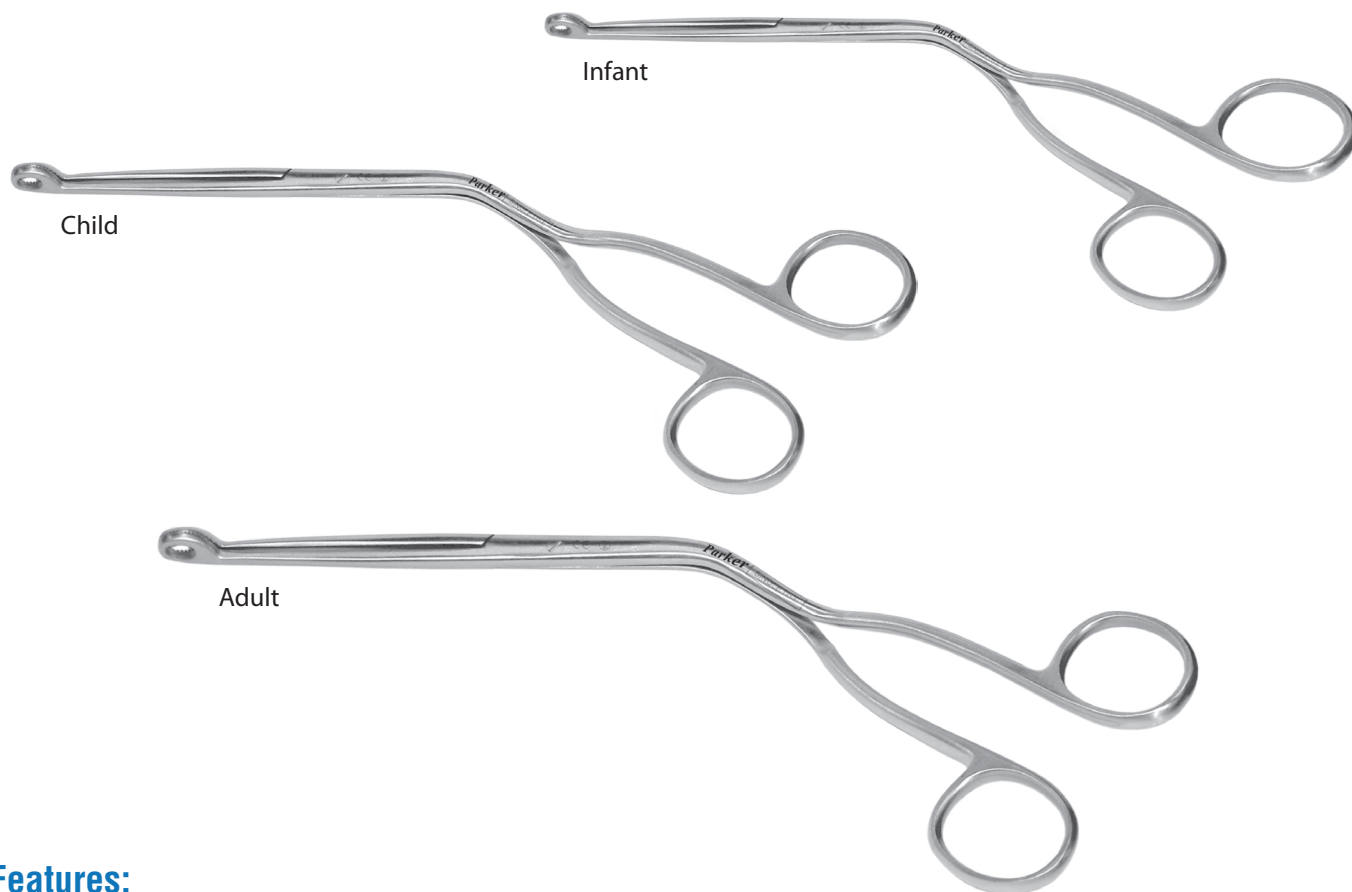

Magill Forceps

Features:

- 100% stainless steel with satin finish.
- Precision interlocking teeth.
- Available in 3 sizes - Adult (23cm), Child (20cm) and Infant (18cm).
- All forceps supplied 'clean packed' in a sealed pouch.

Part Numbers:

| | |
|--------|--|
| M043/D | Disposable Magill Forceps, Satin Finish, Infant (18cm) |
| M044/D | Disposable Magill Forceps, Satin Finish, Child (20cm) |
| M045/D | Disposable Magill Forceps, Satin Finish, Adult (23cm) |
| M043 | Reusable Magill Forceps, Satin Finish, Infant (18cm) |
| M044 | Reusable Magill Forceps, Satin Finish, Child (20cm) |
| M045 | Reusable Magill Forceps, Satin Finish, Adult (23cm) |